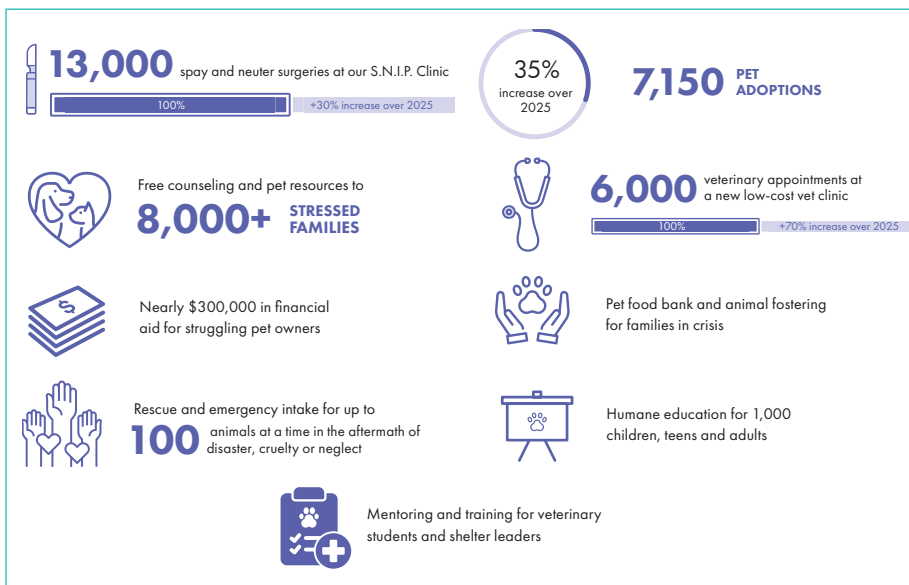

Kentucky's Animal & Community Campus

Imagine a community where no cat or dog suffers, and every animal has access to veterinary care and families who love them; a modern space where injured, abused and homeless animals receive top-notch medical care and support; a welcoming adoption center where excited families meet their new furry family members in a happy, stress-free environment; and a campus where everyone is welcome and receives the support they need to have healthy, lifelong relationships with their animals.

If you can imagine such a world, we invite you to join the Kentucky Humane Society's All In Campaign to build a new Animal & Community Campus centrally located off Preston Highway near the I-65/I-264 exchange.

In this new building, KHS will expand dog/cat services, and annually provide: